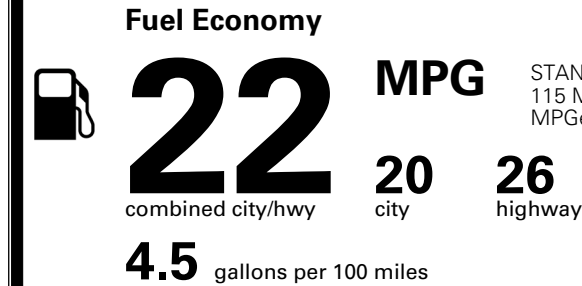

EPA DOT Fuel Economy and Environment

Gasoline Vehicle

STANDARD SUVs range from 13 to 115 MPG. The best vehicle rates 146 MPGe.

You spend
$2,500
more in fuel costs
over 5 years
compared to the
average new vehicle.

Annual fuel cost
$2,100

Fuel Economy & Greenhouse Gas Rating (tailpipe only) Smog Rating (tailpipe only)