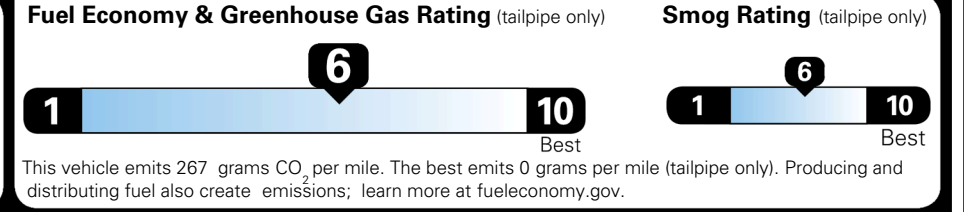

EPA DOT Fuel Economy and Environment

Gasoline Vehicle

Fuel Economy

33 MPG
combined city/hwy

32 MPG
city

34 MPG
highway

3.0 gallons per 100 miles

STANDARD SUVs range from 13 to 115 MPG. The best vehicle rates 146 MPGe.

You save $1,000
in fuel costs over 5 years compared to the average new vehicle.

Annual fuel cost $1,400