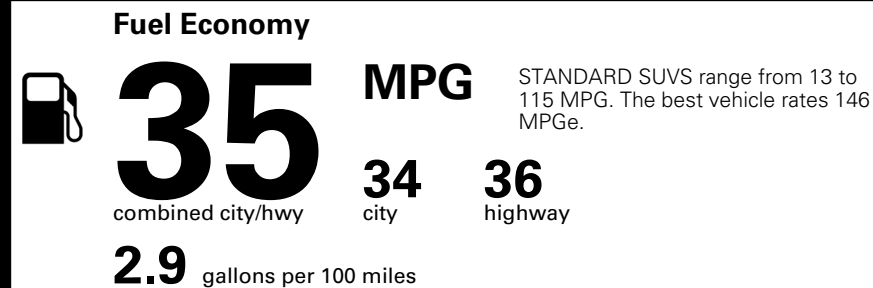

MSRP INCLUDING OPTIONS \$ 47,735.00

INLAND FREIGHT AND HANDLING \$ 1,545.00

TOTAL MANUFACTURER'S SUGGESTED RETAIL PRICE ▶ \$ 49,280.00

TOTAL ADDITIONAL WEIGHT: 13.4

*Additional terms and conditions apply.
 **Kia Connect may be currently unavailable for some Model Year 2022 and newer vehicles sold or purchased in Massachusetts; please see owners.kia.com for more information.
 NOTE: When you purchase this vehicle, Kia America, Inc. collects personal information you provide to the dealership. For information on our collection and use of personal information and your rights, please see our Privacy Policy on www.kia.com.

EPA DOT Fuel Economy and Environment

Gasoline Vehicle

You save \$1,250
 in fuel costs over 5 years compared to the average new vehicle.

Annual fuel cost
\$1,350

This vehicle emits 251 grams CO₂ per mile. The best emits 0 grams per mile (tailpipe only). Producing and distributing fuel also create emissions; learn more at fueleconomy.gov.