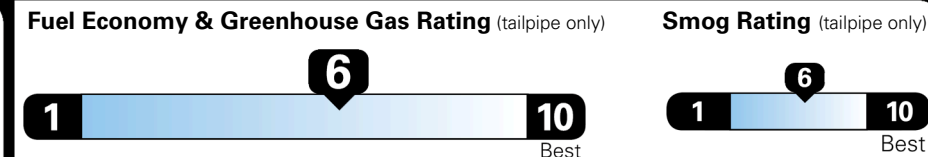

This vehicle emits 251 grams CO₂ per mile. The best emits 0 grams per mile (tailpipe only). Producing and distributing fuel also create emissions; learn more at fueleconomy.gov.

Actual results will vary for many reasons, including driving conditions and how you drive and maintain your vehicle. The average new vehicle gets 29 MPG and costs $8,000 to fuel over 5 years. Cost estimates are based on 15,000 miles per year at $ 3.10 per gallon. MPGe is miles per gasoline gallon equivalent. Vehicle emissions are a significant cause of climate change and smog.

fueleconomy.gov

Calculate personalized estimates and compare vehicles

GOVERNMENT 5-STAR SAFETY RATINGS

Overall Vehicle Score Not Rated

Based on the combined rating of frontal, side and rollover. Should ONLY be compared to other vehicles of similar size and weight.

Frontal Driver Not Rated

Crash Passenger Not Rated

Based on the risk of injury in a frontal impact. Should ONLY be compared to other vehicles of similar size and weight.

Side Front seat Not Rated

Crash Rear seat Not Rated

Star ratings based on the risk of injury in a side impact.

Rollover Not Rated

Star ratings based on the risk of rollover in a single-vehicle crash.

Star ratings range from 1 to 5 stars (★★★★★) with 5 being the highest.

Source: National Highway Traffic Safety Administration (NHTSA).

www.safercar.gov or 1-888-327-4236

Manufacturer's suggested retail price includes Manufacturer's recommended pre-delivery service. License and title fees, state and local taxes and other dealer installed options and accessories are not included in the manufacturer's suggested retail price.

PARTS CONTENT INFORMATION

FOR VEHICLES IN THIS CAR LINE U.S./CANADIAN PARTS CONTENT: 45 %

MAJOR SOURCES OF FOREIGN PARTS: KOREA: 40%

NOTE: PARTS CONTENT DOES NOT INCLUDE FINAL ASSEMBLY, DISTRIBUTION, OR OTHER NON-PARTS COSTS.

FOR THIS VEHICLE FINAL ASSEMBLY POINT: WEST POINT, GA, USA

COUNTRY OF ORIGIN

ENGINE (MOTOR): KOREA

TRANSMISSION: MEXICO