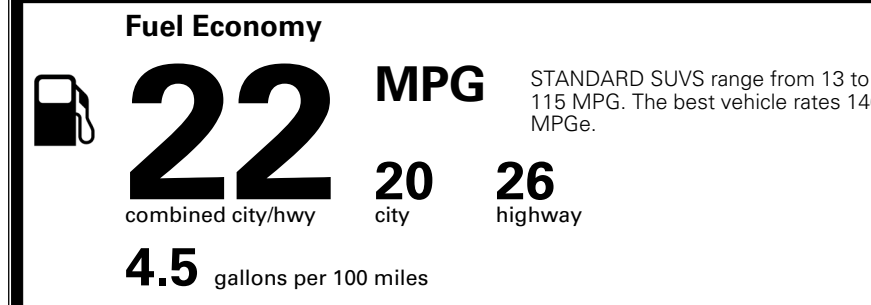

\$495.00
 \$295.00
 \$625.00
 \$250.00
 \$65.00
 \$200.00

MSRP INCLUDING OPTIONS

\$ 45,720.00

INLAND FREIGHT AND HANDLING

\$ 1,545.00

TOTAL MANUFACTURER'S SUGGESTED RETAIL PRICE ▶

\$ 47,265.00

TOTAL ADDITIONAL WEIGHT: 15.2

EPA DOT Fuel Economy and Environment

Gasoline Vehicle

You spend
\$2,500
 more in fuel costs
 over 5 years
 compared to the
 average new vehicle.

Annual fuel cost
\$2,100

Actual results will vary for many reasons, including driving conditions and how you drive and maintain your vehicle. The average new vehicle gets 29 MPG and costs \$8,000 to fuel over 5 years. Cost estimates are based on 15,000 miles per year at \$ 3.10 per gallon. MPGe is miles per gasoline gallon equivalent. Vehicle emissions are a significant cause of climate change and smog.