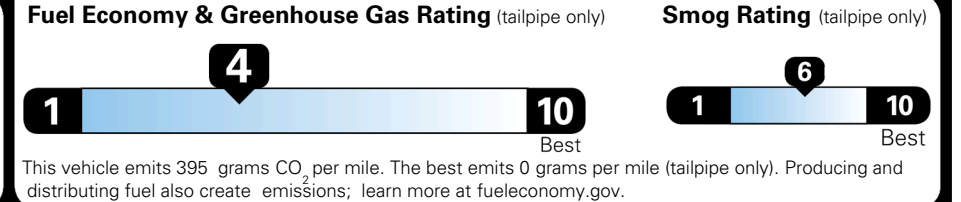

Actual results will vary for many reasons, including driving conditions and how you drive and maintain your vehicle. The average new vehicle gets 29 MPG and costs $8,000 to fuel over 5 years. Cost estimates are based on 15,000 miles per year at $ 3.10 per gallon. MPGe is miles per gasoline gallon equivalent. Vehicle emissions are a significant cause of climate change and smog.

fueleconomy.gov

Calculate personalized estimates and compare vehicles

GOVERNMENT 5-STAR SAFETY RATINGS

Overall Vehicle Score	Not Rated	
Based on the combined rating of frontal, side and rollover. Should ONLY be compared to other vehicles of similar size and weight.		
Frontal	Driver	Not Rated
Crash	Passenger	Not Rated
Based on the risk of injury in a frontal impact. Should ONLY be compared to other vehicles of similar size and weight.		
Side	Front seat	Not Rated
Crash	Rear seat	Not Rated
Star ratings based on the risk of injury in a side impact.		
Rollover	Not Rated	
Star ratings based on the risk of rollover in a single-vehicle crash.		

Star ratings range from 1 to 5 stars (★★★★★) with 5 being the highest.
Source: National Highway Traffic Safety Administration (NHTSA).
www.safercar.gov or 1-888-327-4236

Manufacturer's suggested retail price includes Manufacturer's recommended pre-delivery service. License and title fees, state and local taxes and other dealer installed options and accessories are not included in the manufacturer's suggested retail price.

PARTS CONTENT INFORMATION

FOR VEHICLES IN THIS CAR LINE U.S./CANADIAN PARTS CONTENT: 50 %

MAJOR SOURCES OF FOREIGN PARTS: KOREA: 35%

NOTE: PARTS CONTENT DOES NOT INCLUDE FINAL ASSEMBLY, DISTRIBUTION, OR OTHER NON-PARTS COSTS.

FOR THIS VEHICLE FINAL ASSEMBLY POINT: WEST POINT, GA, USA

COUNTRY OF ORIGIN
ENGINE (MOTOR): KOREA
TRANSMISSION: USA