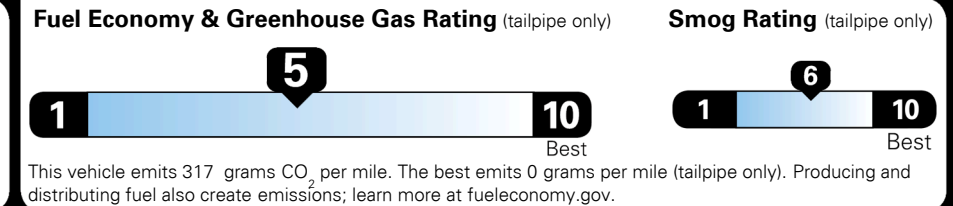

Actual results will vary for many reasons, including driving conditions and how you drive and maintain your vehicle. The average new vehicle gets 29 MPG and costs $8,500 to fuel over 5 years. Cost estimates are based on 15,000 miles per year at $ 3.30 per gallon. MPGe is miles per gasoline gallon equivalent. Vehicle emissions are a significant cause of climate change and smog.

fueleconomy.gov

Calculate personalized estimates and compare vehicles