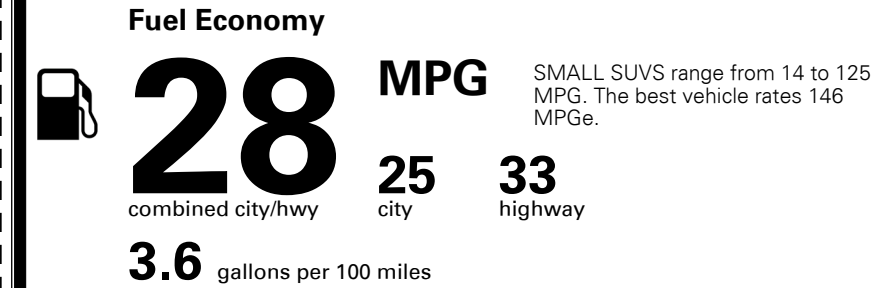

TOTAL ADDITIONAL WEIGHT:

\$ 36,290.00

Included
 Included
 Included
 Included
 Included
 Included
 Included
 Included
 Included
 Included
 Included

\$595.00

\$ 36,885.00

\$ 1,445.00

\$ 38,330.00

EPA DOT Fuel Economy and Environment