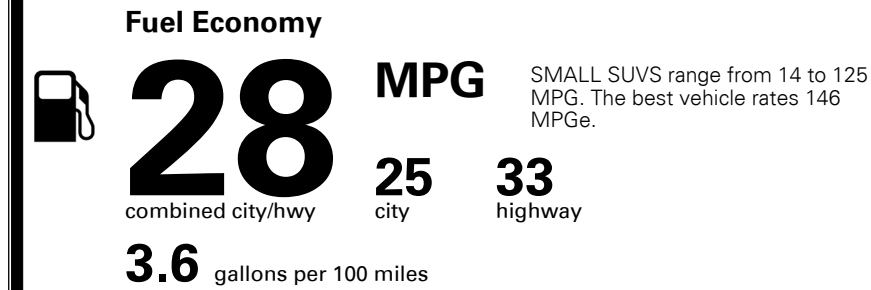

TOTAL ADDITIONAL WEIGHT: 4.4

\$ 34,290.00

Included
 Included
 Included
 Included
 Included
 Included
 Included
 Included
 Included

\$495.00
 \$200.00

\$ 34,985.00

\$ 1,395.00

\$ 36,380.00

EPA DOT Fuel Economy and Environment