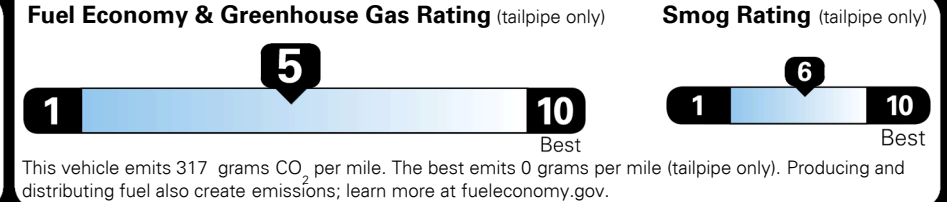

Actual results will vary for many reasons, including driving conditions and how you drive and maintain your vehicle. The average new vehicle gets 29 MPG and costs $8,500 to fuel over 5 years. Cost estimates are based on 15,000 miles per year at $ 3.30 per gallon. MPGe is miles per gasoline gallon equivalent. Vehicle emissions are a significant cause of climate change and smog.

fueleconomy.gov

Calculate personalized estimates and compare vehicles