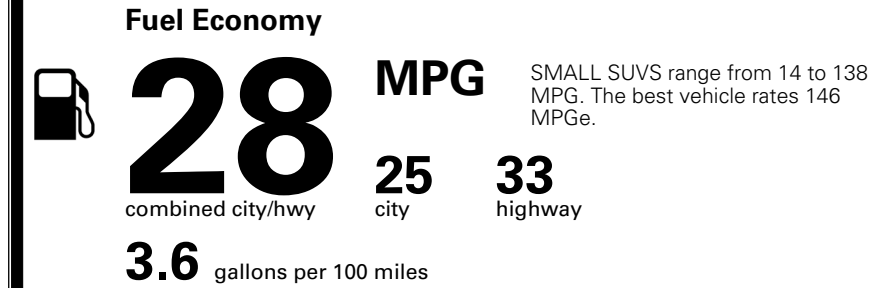

MSRP INCLUDING OPTIONS \$ 32,635.00

INLAND FREIGHT AND HANDLING \$ 1,495.00

TOTAL MANUFACTURER'S SUGGESTED RETAIL PRICE ▶ \$ 34,130.00

TOTAL ADDITIONAL WEIGHT: 12.2

EPA DOT Fuel Economy and Environment

Gasoline Vehicle