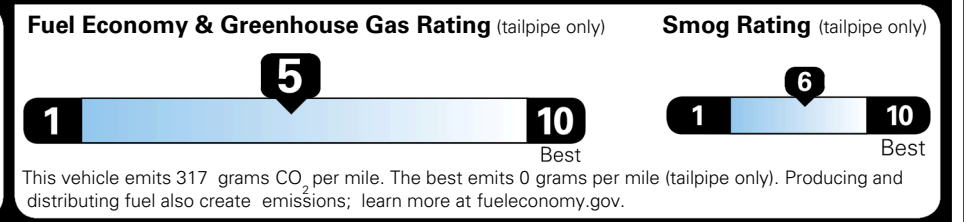

TOTAL ADDITIONAL WEIGHT: 10.4

EPA DOT Fuel Economy and Environment

Gasoline Vehicle

You spend \$250 more in fuel costs over 5 years compared to the average new vehicle.

Annual fuel cost \$1,750

Actual results will vary for many reasons, including driving conditions and how you drive and maintain your vehicle. The average new vehicle gets 29 MPG and costs \$8,500 to fuel over 5 years. Cost estimates are based on 15,000 miles per year at \$ 3.30 per gallon. MPGe is miles per gasoline gallon equivalent. Vehicle emissions are a significant cause of climate change and smog.