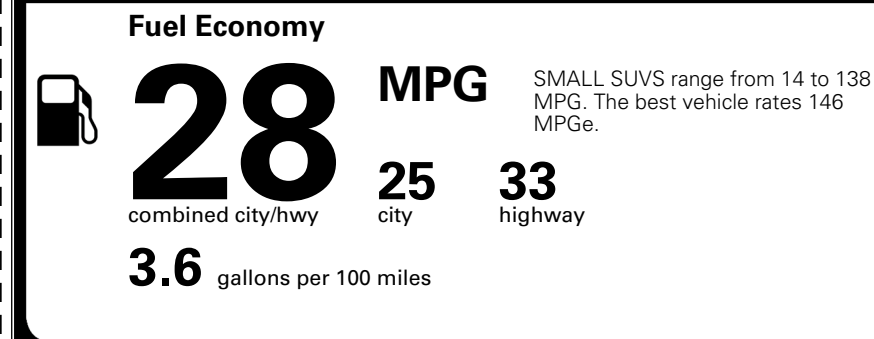

TOTAL ADDITIONAL WEIGHT: 10.4

EPA DOT Fuel Economy and Environment

Gasoline Vehicle

You spend \$250 more in fuel costs over 5 years compared to the average new vehicle.

Annual fuel cost \$1,750

Actual results will vary for many reasons, including driving conditions and how you drive and maintain your vehicle. The average new vehicle gets 29 MPG and costs \$8,500 to fuel over 5 years. Cost estimates are based on 15,000 miles per year at \$ 3.30 per gallon. MPGe is miles per gasoline gallon equivalent. Vehicle emissions are a significant cause of climate change and smog.