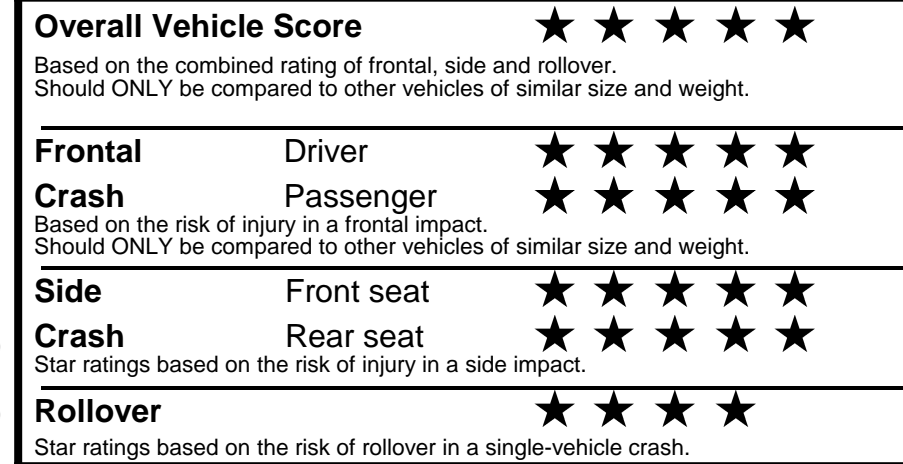

fueleconomy.gov

Calculate personalized estimates and compare vehicles

GOVERNMENT 5-STAR SAFETY RATINGS

Star ratings range from 1 to 5 stars (★★★★★) with 5 being the highest. Source: National Highway Traffic Safety Administration (NHTSA). www.safercar.gov or 1-888-327-4236