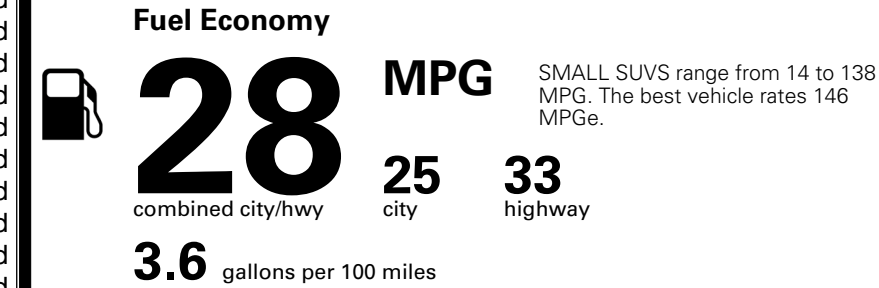

TOTAL ADDITIONAL WEIGHT: 10.4

EPA DOT Fuel Economy and Environment

Gasoline Vehicle

You spend \$250 more in fuel costs over 5 years compared to the average new vehicle.

Annual fuel cost \$1,750

Actual results will vary for many reasons, including driving conditions and how you drive and maintain your vehicle. The average new vehicle gets 29 MPG and costs \$8,500 to fuel over 5 years. Cost estimates are based on 15,000 miles per year at \$ 3.30 per gallon. MPGe is miles per gasoline gallon equivalent. Vehicle emissions are a significant cause of climate change and smog.