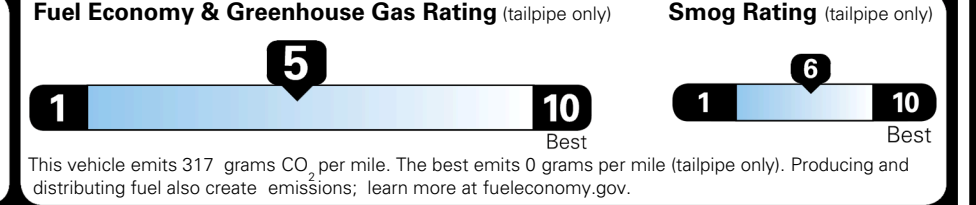

TOTAL ADDITIONAL WEIGHT: 10.4

EPA DOT Fuel Economy and Environment

Gasoline Vehicle

You spend \$250 more in fuel costs over 5 years compared to the average new vehicle.

Annual fuel cost \$1,750

Actual results will vary for many reasons, including driving conditions and how you drive and maintain your vehicle. The average new vehicle gets 29 MPG and costs \$8,500 to fuel over 5 years. Cost estimates are based on 15,000 miles per year at \$ 3.30 per gallon. MPGe is miles per gasoline gallon equivalent. Vehicle emissions are a significant cause of climate change and smog.