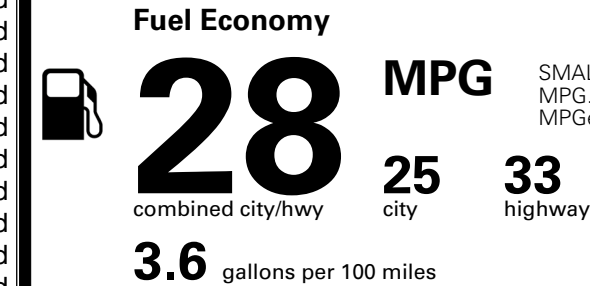

EPA DOT Fuel Economy and Environment

SMALL SUVs range from 14 to 138 MPG. The best vehicle rates 146 MPGe.

Gasoline Vehicle

You spend $250 more in fuel costs over 5 years compared to the average new vehicle.

Annual fuel cost $1,750