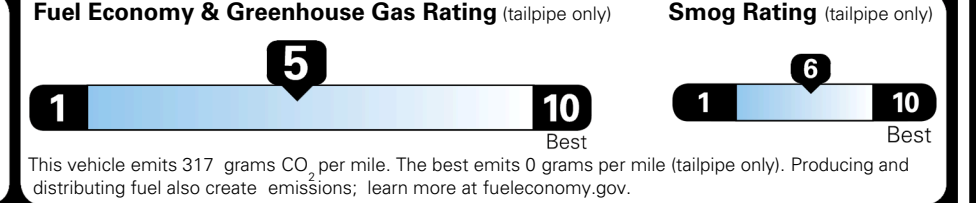

Actual results will vary for many reasons, including driving conditions and how you drive and maintain your vehicle. The average new vehicle gets 29 MPG and costs $8,500 to fuel over 5 years. Cost estimates are based on 15,000 miles per year at $ 3.30 per gallon. MPGe is miles per gasoline gallon equivalent. Vehicle emissions are a significant cause of climate change and smog.

fueleconomy.gov

Calculate personalized estimates and compare vehicles

GOVERNMENT 5-STAR SAFETY RATINGS

Overall Vehicle Score ★★★★★

Based on the combined rating of frontal, side and rollover. Should ONLY be compared to other vehicles of similar size and weight.

Frontal Driver ★★★★★

Crash Passenger ★★★★★

Based on the risk of injury in a frontal impact. Should ONLY be compared to other vehicles of similar size and weight.

Side Front seat ★★★★★

Crash Rear seat ★★★★★

Star ratings based on the risk of injury in a side impact.

Rollover ★★★★★

Star ratings based on the risk of rollover in a single-vehicle crash.

Star ratings range from 1 to 5 stars (★★★★★) with 5 being the highest.

Source: National Highway Traffic Safety Administration (NHTSA).

www.safercar.gov or 1-888-327-4236

Manufacturer's suggested retail price includes Manufacturer's recommended pre-delivery service. License and title fees, state and local taxes and other dealer installed options and accessories are not included in the manufacturer's suggested retail price.

PARTS CONTENT INFORMATION

FOR VEHICLES IN THIS CAR LINE U.S./CANADIAN PARTS CONTENT: 55 %

MAJOR SOURCES OF FOREIGN PARTS: KOREA: 30%

NOTE: PARTS CONTENT DOES NOT INCLUDE FINAL ASSEMBLY, DISTRIBUTION, OR OTHER NON-PARTS COSTS.

FOR THIS VEHICLE FINAL ASSEMBLY POINT: WEST POINT, GA, USA

COUNTRY OF ORIGIN ENGINE (MOTOR): USA

TRANSMISSION: USA