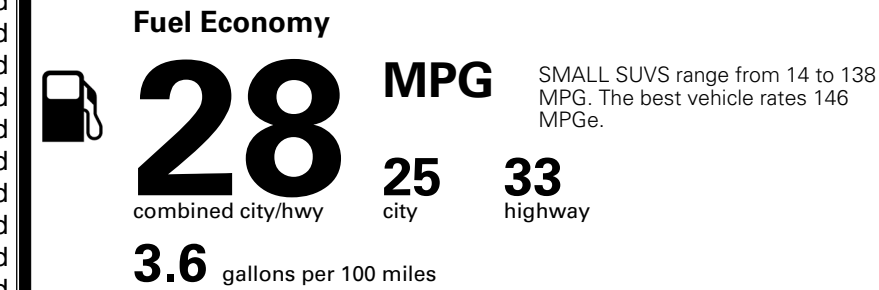

TOTAL ADDITIONAL WEIGHT: 11.1

EPA DOT Fuel Economy and Environment

Gasoline Vehicle

You spend \$250 more in fuel costs over 5 years compared to the average new vehicle.

Annual fuel cost \$1,750

Actual results will vary for many reasons, including driving conditions and how you drive and maintain your vehicle. The average new vehicle gets 29 MPG and costs \$8,500 to fuel over 5 years. Cost estimates are based on 15,000 miles per year at \$ 3.30 per gallon. MPGe is miles per gasoline gallon equivalent. Vehicle emissions are a significant cause of climate change and smog.