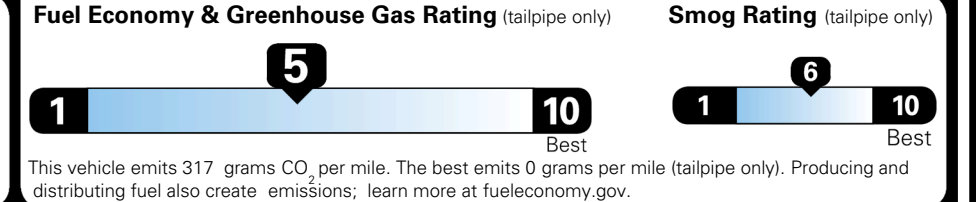

TOTAL ADDITIONAL WEIGHT: 11.1

EPA DOT Fuel Economy and Environment

Gasoline Vehicle

You spend \$250 more in fuel costs over 5 years compared to the average new vehicle.

Annual fuel cost \$1,750

Actual results will vary for many reasons, including driving conditions and how you drive and maintain your vehicle. The average new vehicle gets 29 MPG and costs \$8,500 to fuel over 5 years. Cost estimates are based on 15,000 miles per year at \$ 3.30 per gallon. MPGe is miles per gasoline gallon equivalent. Vehicle emissions are a significant cause of climate change and smog.