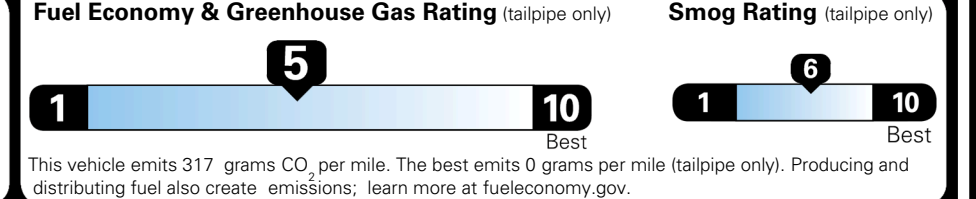

TOTAL ADDITIONAL WEIGHT: 11.7

EPA DOT Fuel Economy and Environment

Gasoline Vehicle

You spend \$250 more in fuel costs over 5 years compared to the average new vehicle.

Annual fuel cost \$1,750

Actual results will vary for many reasons, including driving conditions and how you drive and maintain your vehicle. The average new vehicle gets 29 MPG and costs \$8,500 to fuel over 5 years. Cost estimates are based on 15,000 miles per year at \$ 3.30 per gallon. MPGe is miles per gasoline gallon equivalent. Vehicle emissions are a significant cause of climate change and smog.