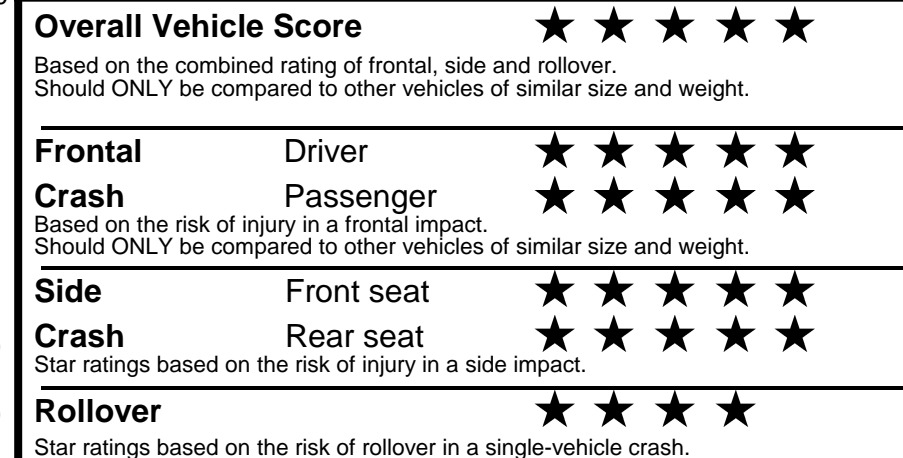

fueleconomy.gov

Calculate personalized estimates and compare vehicles

GOVERNMENT 5-STAR SAFETY RATINGS

Star ratings range from 1 to 5 stars (★★★★★) with 5 being the highest.
 Source: National Highway Traffic Safety Administration (NHTSA).
www.safercar.gov or 1-888-327-4236