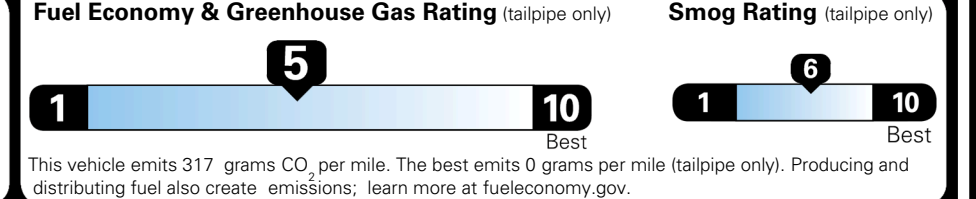

TOTAL ADDITIONAL WEIGHT: 11.6

EPA DOT Fuel Economy and Environment

Gasoline Vehicle

You spend \$250 more in fuel costs over 5 years compared to the average new vehicle.

Annual fuel cost \$1,750

Actual results will vary for many reasons, including driving conditions and how you drive and maintain your vehicle. The average new vehicle gets 29 MPG and costs \$8,500 to fuel over 5 years. Cost estimates are based on 15,000 miles per year at \$ 3.30 per gallon. MPGe is miles per gasoline gallon equivalent. Vehicle emissions are a significant cause of climate change and smog.