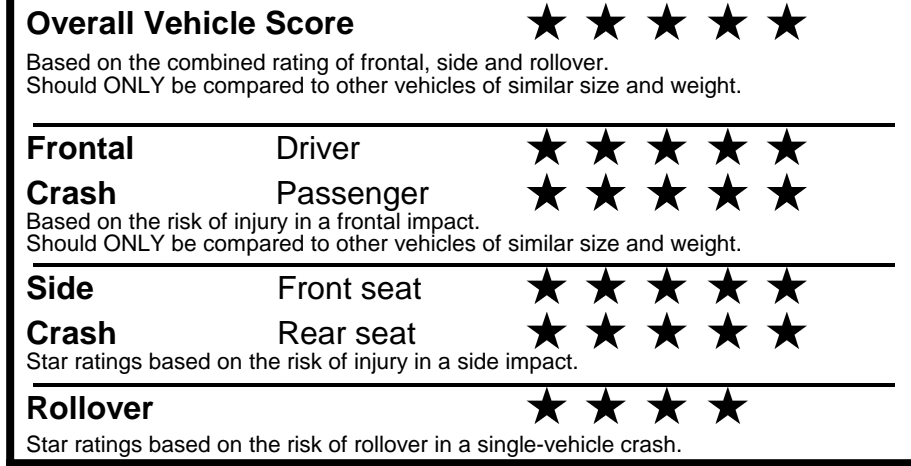

fueleconomy.gov
 Calculate personalized estimates and compare vehicles

Smartphone QR Code

GOVERNMENT 5-STAR SAFETY RATINGS

PARTS CONTENT INFORMATION

FOR VEHICLES IN THIS CAR LINE U.S./CANADIAN PARTS CONTENT: 55 %