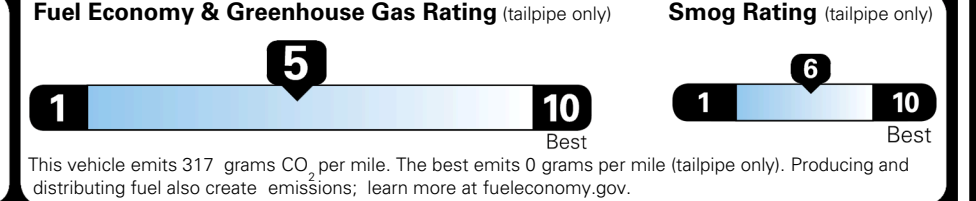

TOTAL ADDITIONAL WEIGHT: 10.4

EPA DOT Fuel Economy and Environment

Gasoline Vehicle

You spend \$250
 more in fuel costs over 5 years compared to the average new vehicle.

Annual fuel cost \$1,750

Actual results will vary for many reasons, including driving conditions and how you drive and maintain your vehicle. The average new vehicle gets 29 MPG and costs \$8,500 to fuel over 5 years. Cost estimates are based on 15,000 miles per year at \$ 3.30 per gallon. MPGe is miles per gasoline gallon equivalent. Vehicle emissions are a significant cause of climate change and smog.