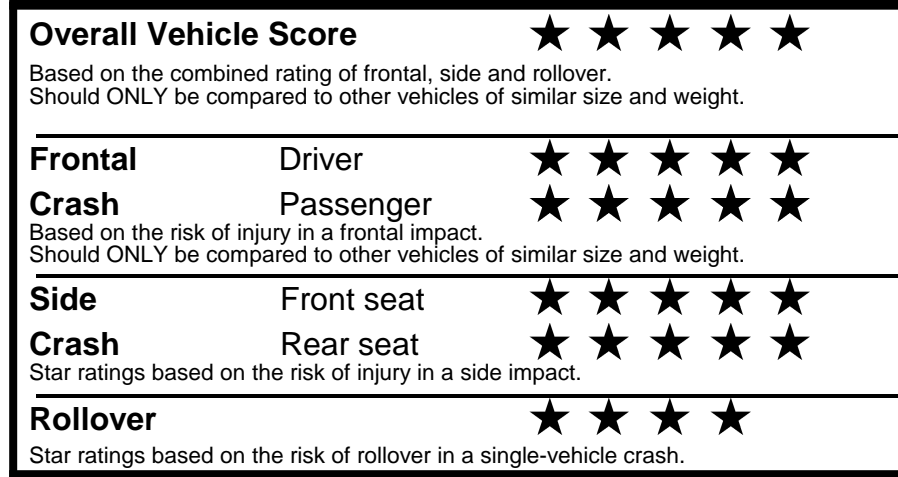

fueleconomy.gov
 Calculate personalized estimates and compare vehicles

Smartphone QR Code

GOVERNMENT 5-STAR SAFETY RATINGS

PARTS CONTENT INFORMATION

FOR VEHICLES IN THIS CAR LINE U.S./CANADIAN PARTS CONTENT: 55 %