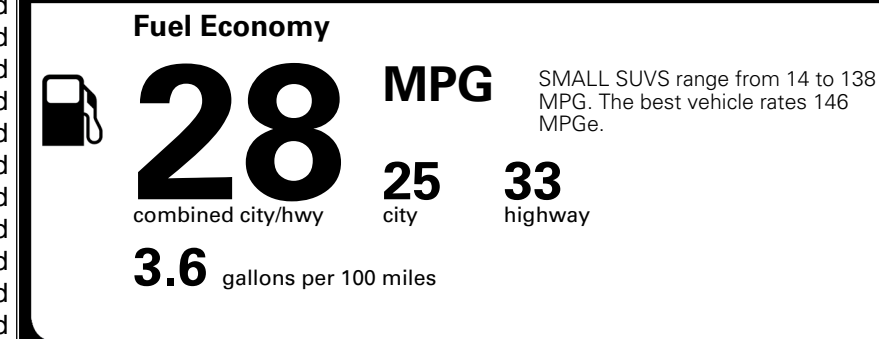

EPA DOT Fuel Economy and Environment

Gasoline Vehicle

You spend \$250 more in fuel costs over 5 years compared to the average new vehicle.

Annual fuel cost \$1,750

Actual results will vary for many reasons, including driving conditions and how you drive and maintain your vehicle. The average new vehicle gets 29 MPG and costs \$8,500 to fuel over 5 years. Cost estimates are based on 15,000 miles per year at \$ 3.30 per gallon. MPGe is miles per gasoline gallon equivalent. Vehicle emissions are a significant cause of climate change and smog.