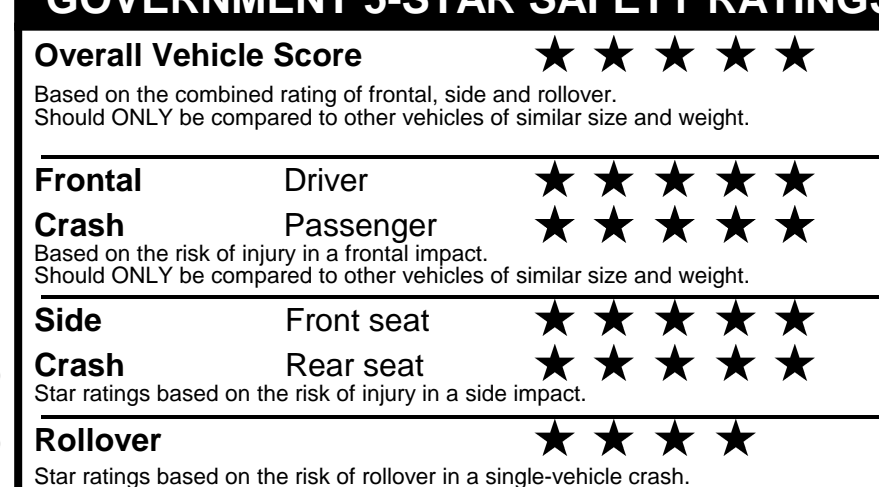

fueleconomy.gov

Calculate personalized estimates and compare vehicles

GOVERNMENT 5-STAR SAFETY RATINGS

Star ratings range from 1 to 5 stars (★★★★★) with 5 being the highest. Source: National Highway Traffic Safety Administration (NHTSA). www.safercar.gov or 1-888-327-4236