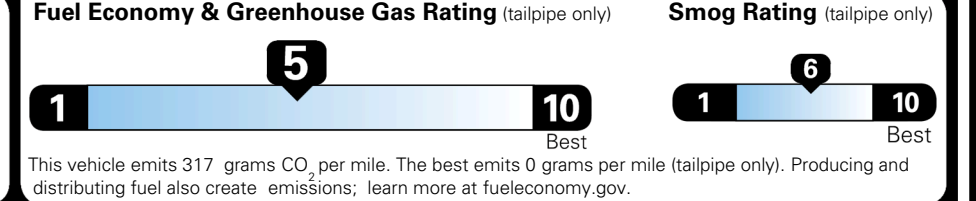

TOTAL ADDITIONAL WEIGHT: 10.4

EPA DOT Fuel Economy and Environment

Gasoline Vehicle

You spend \$250 more in fuel costs over 5 years compared to the average new vehicle.

Annual fuel cost \$1,750

Actual results will vary for many reasons, including driving conditions and how you drive and maintain your vehicle. The average new vehicle gets 29 MPG and costs \$8,500 to fuel over 5 years. Cost estimates are based on 15,000 miles per year at \$ 3.30 per gallon. MPGe is miles per gasoline gallon equivalent. Vehicle emissions are a significant cause of climate change and smog.