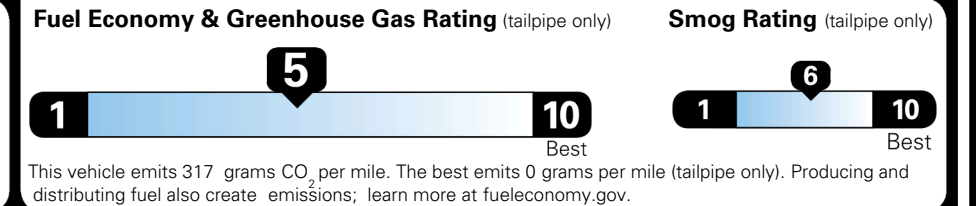

TOTAL ADDITIONAL WEIGHT: 10.4

EPA DOT Fuel Economy and Environment

Gasoline Vehicle

You spend \$250 more in fuel costs over 5 years compared to the average new vehicle.

Annual fuel cost \$1,750

Actual results will vary for many reasons, including driving conditions and how you drive and maintain your vehicle. The average new vehicle gets 29 MPG and costs \$8,500 to fuel over 5 years. Cost estimates are based on 15,000 miles per year at \$ 3.30 per gallon. MPGe is miles per gasoline gallon equivalent. Vehicle emissions are a significant cause of climate change and smog.