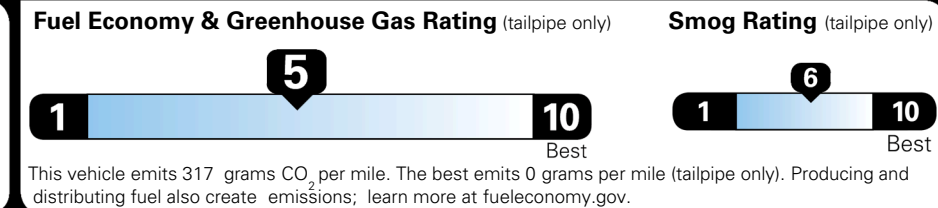

TOTAL ADDITIONAL WEIGHT: 5.1

EPA DOT Fuel Economy and Environment

Gasoline Vehicle

You spend
\$250
 more in fuel costs
 over 5 years
 compared to the
 average new vehicle.

Annual fuel cost
\$1,750

Actual results will vary for many reasons, including driving conditions and how you drive and maintain your vehicle. The average new vehicle gets 29 MPG and costs \$8,500 to fuel over 5 years. Cost estimates are based on 15,000 miles per year at \$ 3.30 per gallon. MPGe is miles per gasoline gallon equivalent. Vehicle emissions are a significant cause of climate change and smog.