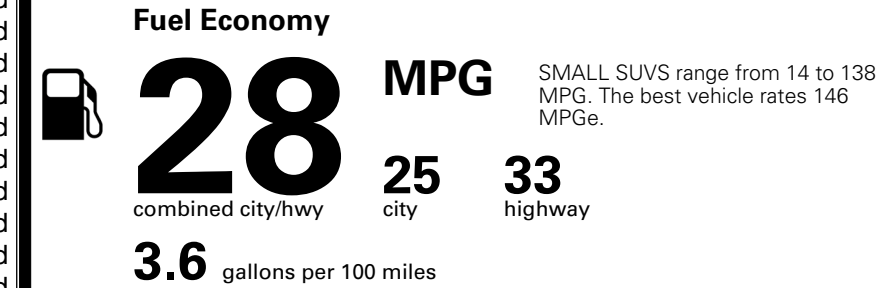

EPA DOT Fuel Economy and Environment

Gasoline Vehicle

You spend $250 more in fuel costs over 5 years compared to the average new vehicle.

Annual fuel cost $1,750