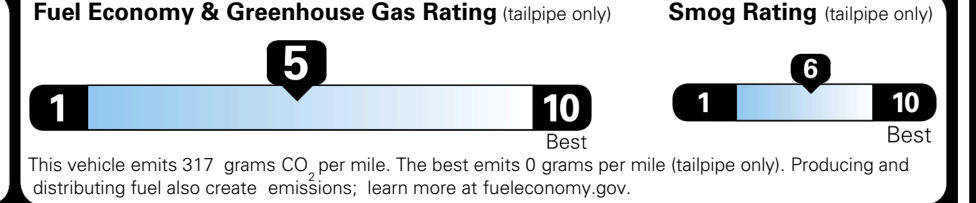

TOTAL ADDITIONAL WEIGHT: 10.4

EPA DOT Fuel Economy and Environment

Gasoline Vehicle

You spend \$250 more in fuel costs over 5 years compared to the average new vehicle.

Annual fuel cost \$1,750

Actual results will vary for many reasons, including driving conditions and how you drive and maintain your vehicle. The average new vehicle gets 29 MPG and costs \$8,500 to fuel over 5 years. Cost estimates are based on 15,000 miles per year at \$ 3.30 per gallon. MPGe is miles per gasoline gallon equivalent. Vehicle emissions are a significant cause of climate change and smog.