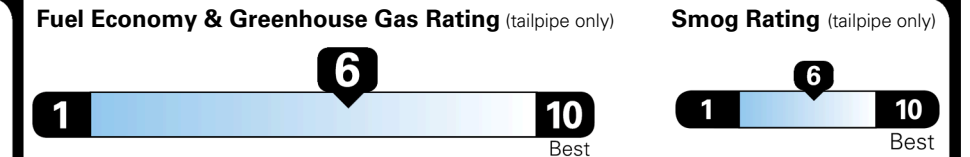

This vehicle emits 269 grams CO₂ per mile. The best emits 0 grams per mile (tailpipe only). Producing and distributing fuel also create emissions; learn more at fueleconomy.gov.

Actual results will vary for many reasons, including driving conditions and how you drive and maintain your vehicle. The average new vehicle gets 29 MPG and costs $8,500 to fuel over 5 years. Cost estimates are based on 15,000 miles per year at $ 3.30 per gallon. MPGe is miles per gasoline gallon equivalent. Vehicle emissions are a significant cause of climate change and smog.

fueleconomy.gov

Calculate personalized estimates and compare vehicles

GOVERNMENT 5-STAR SAFETY RATINGS

Overall Vehicle Score ★ ★ ★ ★ ★

Based on the combined rating of frontal, side and rollover. Should ONLY be compared to other vehicles of similar size and weight.

Frontal Driver ★ ★ ★ ★ ★

Crash Passenger ★ ★ ★ ★ ★

Based on the risk of injury in a frontal impact. Should ONLY be compared to other vehicles of similar size and weight.

Side Front seat ★ ★ ★ ★ ★

Crash Rear seat ★ ★ ★ ★ ★

Star ratings based on the risk of injury in a side impact.

Rollover ★ ★ ★ ★ ★

Star ratings based on the risk of rollover in a single-vehicle crash.

Star ratings range from 1 to 5 stars (★★★★★) with 5 being the highest.

Source: National Highway Traffic Safety Administration (NHTSA).

www.safercar.gov or 1-888-327-4236

Manufacturer's suggested retail price includes Manufacturer's recommended pre-delivery service. License and title fees, state and local taxes and other dealer installed options and accessories are not included in the manufacturer's suggested retail price.

PARTS CONTENT INFORMATION

FOR VEHICLES IN THIS CAR LINE U.S./CANADIAN PARTS CONTENT: 20 %

MAJOR SOURCES OF FOREIGN PARTS:
MEXICO: 45%
KOREA: 30%

NOTE: PARTS CONTENT DOES NOT INCLUDE FINAL ASSEMBLY, DISTRIBUTION, OR OTHER NON-PARTS COSTS.

FOR THIS VEHICLE FINAL ASSEMBLY POINT:
PESQUERIA, NL, MEXICO

COUNTRY OF ORIGIN

ENGINE (MOTOR): USA

TRANSMISSION: MEXICO