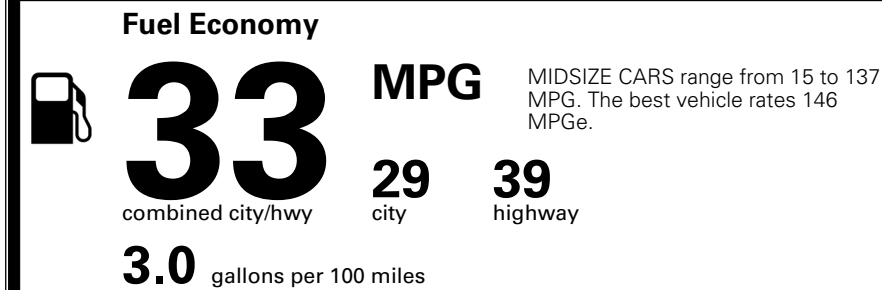

INLAND FREIGHT AND HANDLING \$ 1,245.00

TOTAL MANUFACTURER'S SUGGESTED RETAIL PRICE ▶ \$ 25,030.00

TOTAL ADDITIONAL WEIGHT:

*Additional terms and conditions apply.
 **Kia Connect may be currently unavailable for some Model Year 2022 and newer vehicles sold or purchased in Massachusetts; please see owners.kia.com for more information.
 NOTE: When you purchase this vehicle, Kia America, Inc. collects personal information you provide to the dealership. For information on our collection and use of personal information and your rights, please see our Privacy Policy on www.kia.com.

EPA DOT Fuel Economy and Environment

Gasoline Vehicle

You save \$1,000
 in fuel costs over 5 years compared to the average new vehicle.

Annual fuel cost \$1,500

Actual results will vary for many reasons, including driving conditions and how you drive and maintain your vehicle. The average new vehicle gets 29 MPG and costs \$8,500 to fuel over 5 years. Cost estimates are based on 15,000 miles per year at \$ 3.30 per gallon. MPGe is miles per gasoline gallon equivalent. Vehicle emissions are a significant cause of climate change and smog.