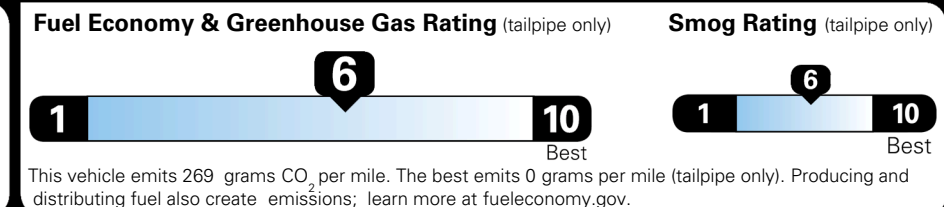

Included
 Included
 Included
 Included
 Included
 Included

ADDITIONAL INSTALLED EQUIPMENT:
 (In addition to or in place of standard features)
 Snow White Pearl Paint

\$395.00

MSRP INCLUDING OPTIONS \$ 23,785.00

INLAND FREIGHT AND HANDLING \$ 1,245.00

TOTAL MANUFACTURER'S SUGGESTED RETAIL PRICE ▶ \$ 25,030.00

TOTAL ADDITIONAL WEIGHT:

*Additional terms and conditions apply.
 **Kia Connect may be currently unavailable for some Model Year 2022 and newer vehicles sold or purchased in Massachusetts; please see owners.kia.com for more information.
 NOTE: When you purchase this vehicle, Kia America, Inc. collects personal information you provide to the dealership. For information on our collection and use of personal information and your rights, please see our Privacy Policy on www.kia.com.

EPA DOT Fuel Economy and Environment

Gasoline Vehicle

You save \$1,000
 in fuel costs over 5 years compared to the average new vehicle.

Annual fuel cost \$1,500

Actual results will vary for many reasons, including driving conditions and how you drive and maintain your vehicle. The average new vehicle gets 29 MPG and costs \$8,500 to fuel over 5 years. Cost estimates are based on 15,000 miles per year at \$ 3.30 per gallon. MPGe is miles per gasoline gallon equivalent. Vehicle emissions are a significant cause of climate change and smog.