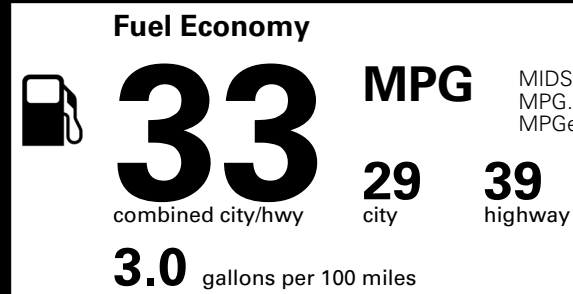

TOTAL ADDITIONAL WEIGHT:

EPA DOT Fuel Economy and Environment

Gasoline Vehicle

MIDSIZE CARS range from 15 to 139 MPG. The best vehicle rates 146 MPGe.

You save \$1,000
 in fuel costs over 5 years compared to the average new vehicle.