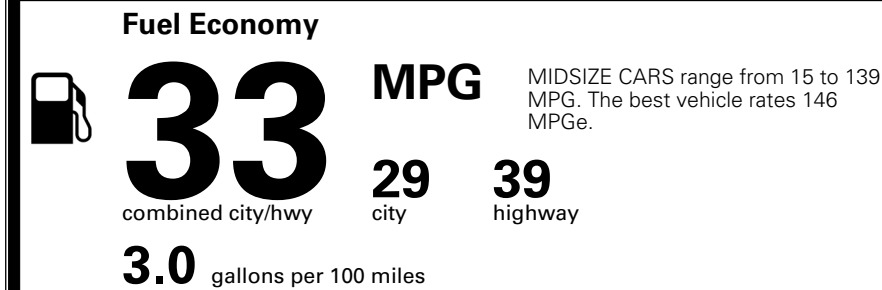

MANUFACTURER'S SUGGESTED RETAIL PRICE ▶ $ 23,390.00

COMPARE LXS FEATURES

Added to/in place of standard LX features
- 16" Alloy Wheels
- Drive Mode Select
- Blind-Spot Collision-Avoidance Assist
- Rear Cross-Traffic Collision-Avoidance Assist
- Safe Exit Warning
- 60/40 Split-Folding Rear Seats

ADDITIONAL INSTALLED EQUIPMENT:
(In addition to or in place of standard features)
Snow White Pearl Paint

Included
Included
Included
Included
Included
Included
$395.00

MSRP INCLUDING OPTIONS $ 23,785.00
INLAND FREIGHT AND HANDLING $ 1,245.00
TOTAL MANUFACTURER'S SUGGESTED RETAIL PRICE ▶ $ 25,030.00

TOTAL ADDITIONAL WEIGHT:

*Additional terms and conditions apply.
**Kia Connect may be currently unavailable for some Model Year 2022 and newer vehicles sold or purchased in Massachusetts; please see owners.kia.com for more information.
NOTE: When you purchase this vehicle, Kia America, Inc. collects personal information you provide to the dealership. For information on our collection and use of personal information and your rights, please see our Privacy Policy on www.kia.com.

EPA DOT Fuel Economy and Environment

Gasoline Vehicle

You save $1,000
in fuel costs over 5 years compared to the average new vehicle.

Annual fuel cost $1,500