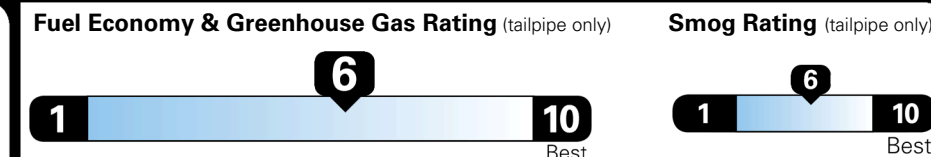

This vehicle emits 269 grams CO₂ per mile. The best emits 0 grams per mile (tailpipe only). Producing and distributing fuel also create emissions; learn more at fueleconomy.gov.

Actual results will vary for many reasons, including driving conditions and how you drive and maintain your vehicle. The average new vehicle gets 29 MPG and costs $8,500 to fuel over 5 years. Cost estimates are based on 15,000 miles per year at $ 3.30 per gallon. MPGe is miles per gasoline gallon equivalent. Vehicle emissions are a significant cause of climate change and smog.

fueleconomy.gov

Calculate personalized estimates and compare vehicles

GOVERNMENT 5-STAR SAFETY RATINGS

Overall Vehicle Score ★★★★★

Based on the combined rating of frontal, side and rollover. Should ONLY be compared to other vehicles of similar size and weight.

Frontal Driver ★★★★★

Crash Passenger ★★★★★

Based on the risk of injury in a frontal impact. Should ONLY be compared to other vehicles of similar size and weight.

Side Front seat ★★★★★

Crash Rear seat ★★★★★

Star ratings based on the risk of injury in a side impact.

Rollover ★★★★★

Star ratings based on the risk of rollover in a single-vehicle crash.

Star ratings range from 1 to 5 stars (★★★★★) with 5 being the highest.

Source: National Highway Traffic Safety Administration (NHTSA).

www.safercar.gov or 1-888-327-4236

Manufacturer's suggested retail price includes Manufacturer's recommended pre-delivery service. License and title fees, state and local taxes and other dealer installed options and accessories are not included in the manufacturer's suggested retail price.

PARTS CONTENT INFORMATION

FOR VEHICLES IN THIS CAR LINE U.S./CANADIAN PARTS CONTENT: 20 %

MAJOR SOURCES OF FOREIGN PARTS:
MEXICO: 45%
KOREA: 30%

NOTE: PARTS CONTENT DOES NOT INCLUDE FINAL ASSEMBLY, DISTRIBUTION, OR OTHER NON-PARTS COSTS.

FOR THIS VEHICLE FINAL ASSEMBLY POINT: PESQUERIA, NL, MEXICO

COUNTRY OF ORIGIN ENGINE (MOTOR):

USA

TRANSMISSION: MEXICO