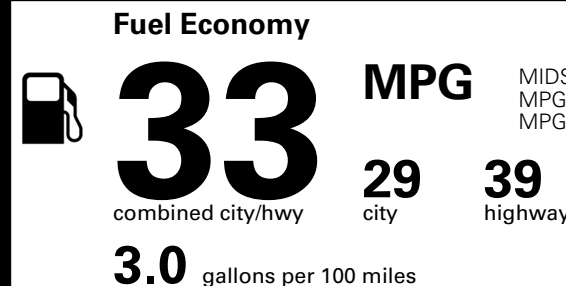

EPA DOT Fuel Economy and Environment

Gasoline Vehicle

MIDSIZE CARS range from 15 to 139 MPG. The best vehicle rates 146 MPGe.

You save $1,000
in fuel costs over 5 years compared to the average new vehicle.

Annual fuel cost $1,500